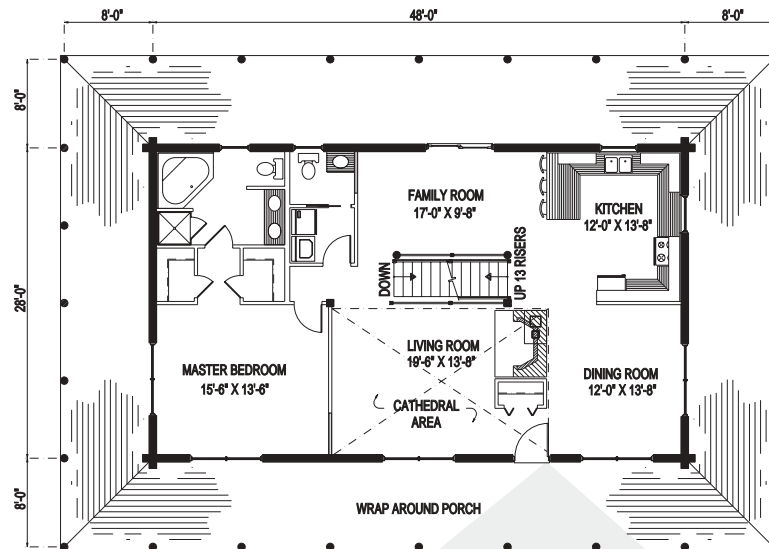

## Plan Specifications

Plan No.	03W0011
Style	Cape
Bathrooms	2.5
Bedrooms	4
Size	28' x 48'
Living Square Feet	2408 sq. ft.
Floors	2
Rooms	9
Cathedral Ceilings	Yes
Fireplace	Yes
Porch/Deck	Yes, Wraparound
Laundry on Main Floor	Yes

First Floor Plan

Second Floor Plan

So nice to come home to<sup>SM</sup>