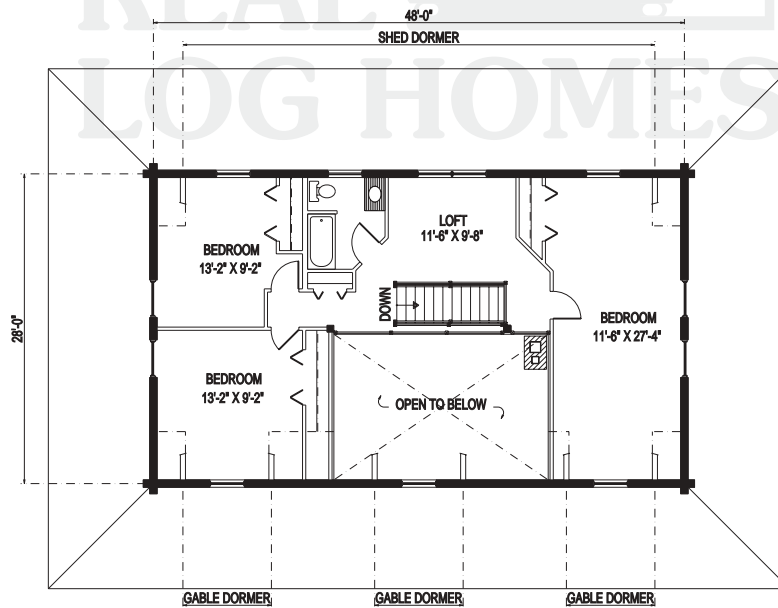

# The Ashley

## Plan Specifications

Plan No.	03W0011
Style	Cape
Bathrooms	2.5
Bedrooms	4
Size	28' x 48'
Living Square Feet	2408 sq. ft.
Floors	2
Rooms	9
Cathedral Ceilings	Yes
Fireplace	Yes
Porch/Deck	Yes, Wraparound
Laundry on Main Floor	Yes

First Floor Plan

Second Floor Plan

So nice to come home to<sup>SM</sup>