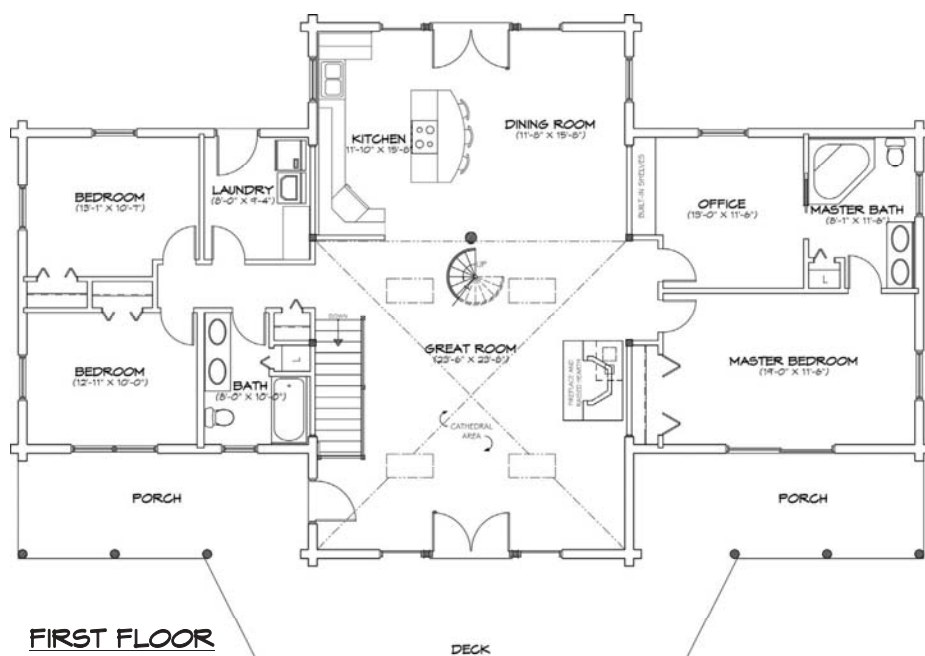

THE **RICHMOND**

2400 SF
68' x 40'
3+ BEDROOMS
2 BATH

FIRST FLOOR PLAN

SECOND FLOOR PLAN

So nice to come home to™

Elk Country Construction, LLC
 2900 N Govt Way, Box 75
 Coeur D Alene, ID 83815
 (208) 660-0659
www.ElkCountryConstruction.com

THE RICHMOND

So nice to come home to

PRICING

- CONTOURS, V-GROOVES OR CLAPBOARDS\$95, 580
- DOVETAIL.....\$107, 620
- SWEDISH COPE 10".....\$126, 000

Actual log package price will depend on options selected. Price subject to change without notice. See your Independent Representative for details.