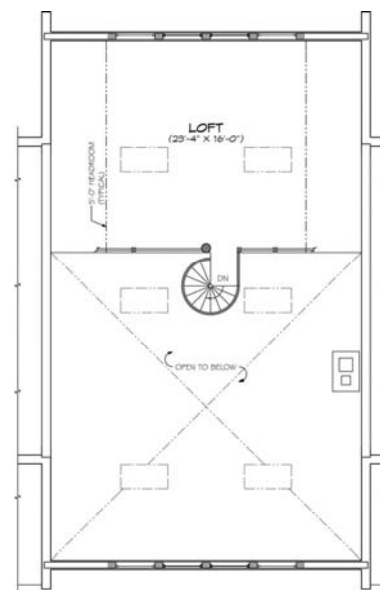

THE **RICHMOND**

2400 SF
68' x 40'
3+ BEDROOMS
2 BATH

FIRST FLOOR PLAN

SECOND FLOOR PLAN

So nice to come home to™

Elk Country Construction, LLC
 2900 N Govt Way, Box 75
 Coeur D Alene, ID 83815
 (208) 660-0659
www.ElkCountryConstruction.com

THE RICHMOND

So nice to come home to

PRICING

- CONTOURS, V-GROOVES OR CLAPBOARDS\$95, 580
- DOVETAIL.....\$107, 620
- SWEDISH COPE 10".....\$126, 000

Actual log package price will depend on options selected. Price subject to change without notice. See your Independent Representative for details.