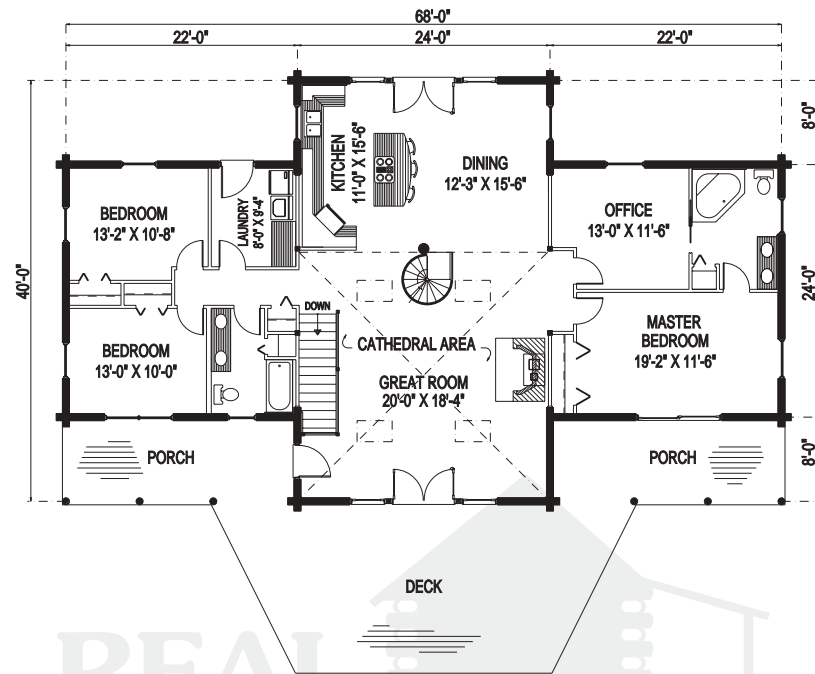

The Richmond

Plan Specifications

Plan No.	03W0008
Style	Contemporary
Bathrooms	2
Bedrooms	3
Size	24' x 68'
Living Square Feet	2400 sq. ft.
Floors	2
Rooms	9
Cathedral Ceilings	Yes
Fireplace	Yes
Porch/Deck	Yes, Eve
Laundry on Main Floor	Yes

First Floor Plan

Second Floor Plan

So nice to come home toSM