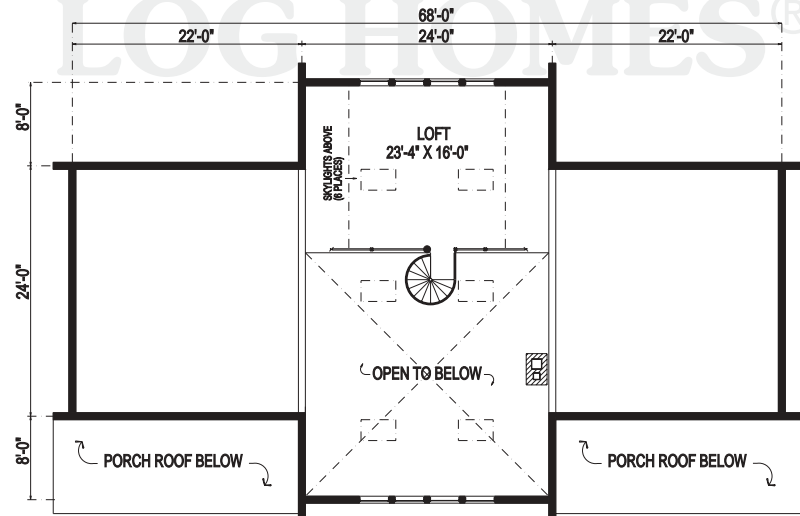

The Richmond

Plan Specifications

Plan No.	03W0008
Style	Contemporary
Bathrooms	2
Bedrooms	3
Size	24' x 68'
Living Square Feet	2400 sq. ft.
Floors	2
Rooms	9
Cathedral Ceilings	Yes
Fireplace	Yes
Porch/Deck	Yes, Eve
Laundry on Main Floor	Yes

First Floor Plan

Second Floor Plan

So nice to come home toSM